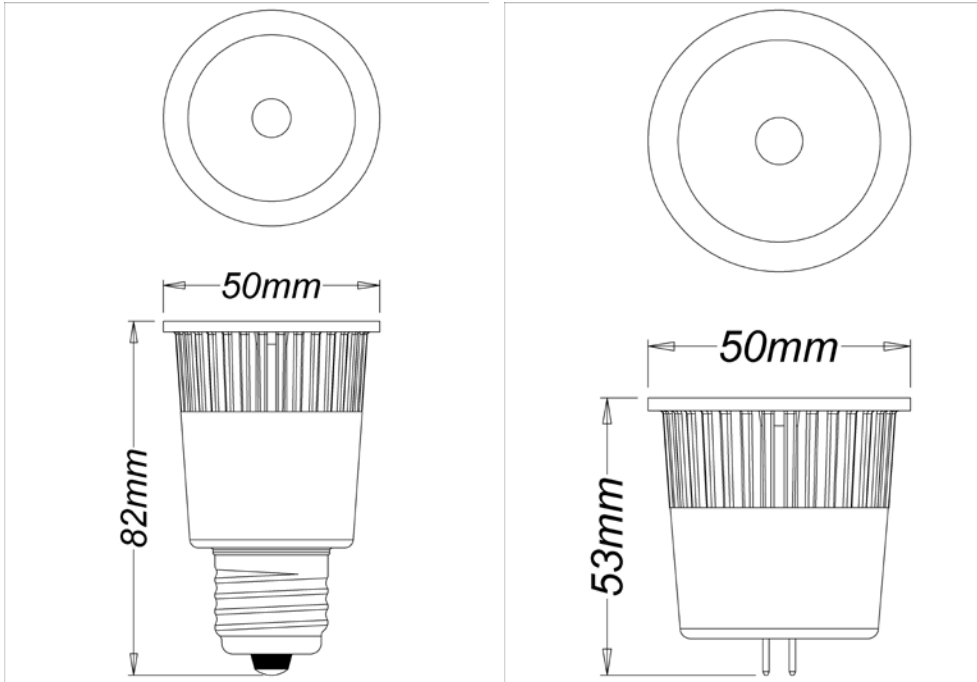

## Part Numbers:

Part Number	Description	Unit
HSL-2001T-05A340-H0	1LEDs*5W, E27, 120VAC/240VAC, 68 degree	pcs
HSL-1001T-05A340-L1	1LEDs*5W, MR16, 12VDC, 68 degree	pcs

## Physical Dimensions